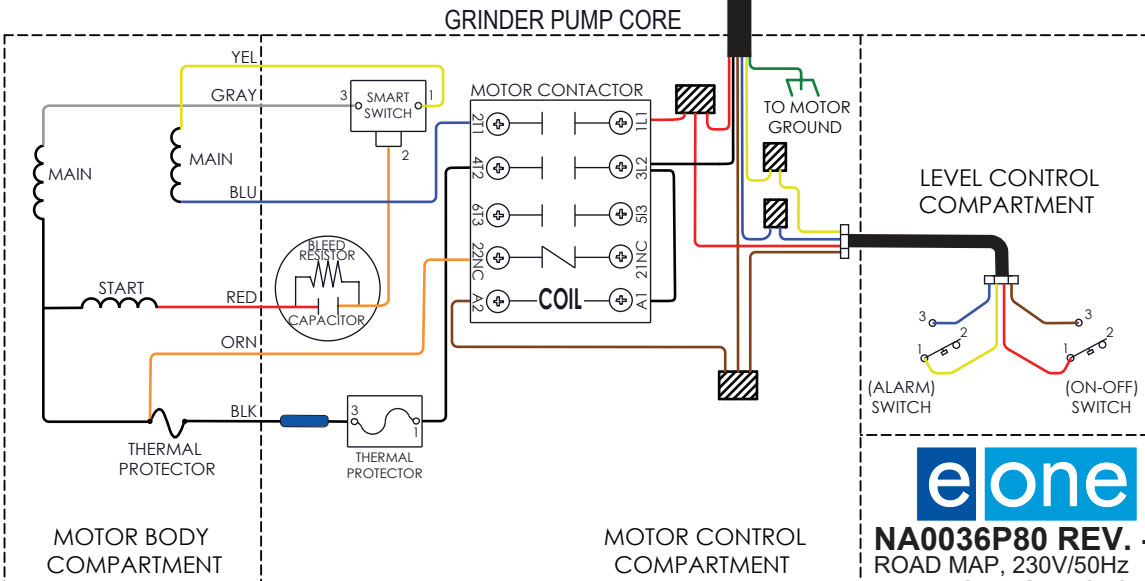

HARD WIRED LEVEL CONTROL

SUPPLY CABLE WIRE COLOR & OPERATION

EQD PIN #	WIRE COLOR	FUNCTION
4	BROWN	MANUAL RUN
3 & 6	RED	L1
5	BLACK	L2 OR NEUTRAL
	GREEN W/ YELLOW STRIPE	GROUND
2	YELLOW	ALARM POWER FEED
1	BLUE	ALARM POWER RETURN

NA0036P80 REV. -
 ROAD MAP, 230V/50Hz
 DUAL VOLTAGE MOTOR